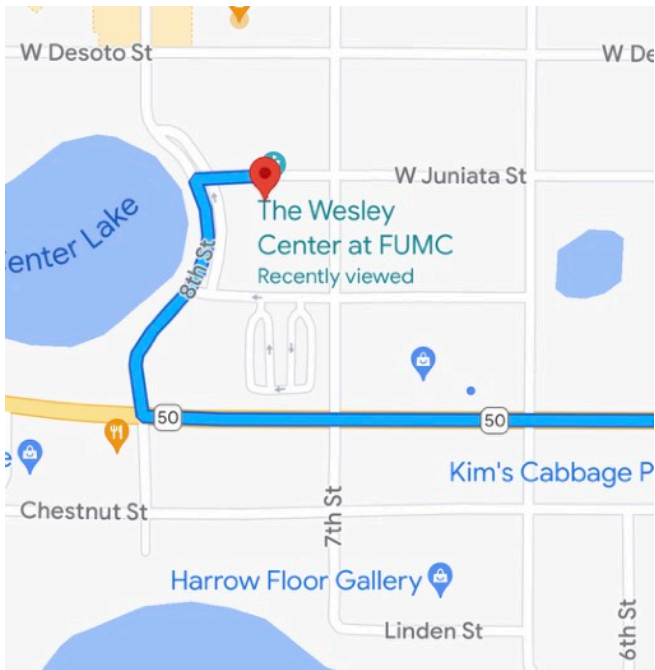

Address to The Wesley Center for use in google maps

950 7th Street,
Clermont, FL 34711

As you can see from the map image below, you will be taken down 8th then onto W Juniata St. You will be in the correct place, See image of front of The Wesley Center at bottom of page. W Juniata St is a one way street. From W Juniata you can access the under cover area at the front of The Wesley Center to drop off your birds. There is two levels of parking across the road. The top parking is recommended especially if it rains.

Parking

The top parking area will be closed. Please use the large lower grassed parking area. Parking is also available behind the Wesley's Center.

There are large Clermont events happening this same weekend starting Friday so keep that in mind in regards to parking.

The Wesley Center
Front entrance and covered drop off
area Via W Juniata St
The Wesley Center is behind the Living
Hope Church.

Once you have dropped off, please use
the parking areas indicated above.

Please see the show Itinerary for drop
off and registration times, especially
Friday December 1st as times are
limited.